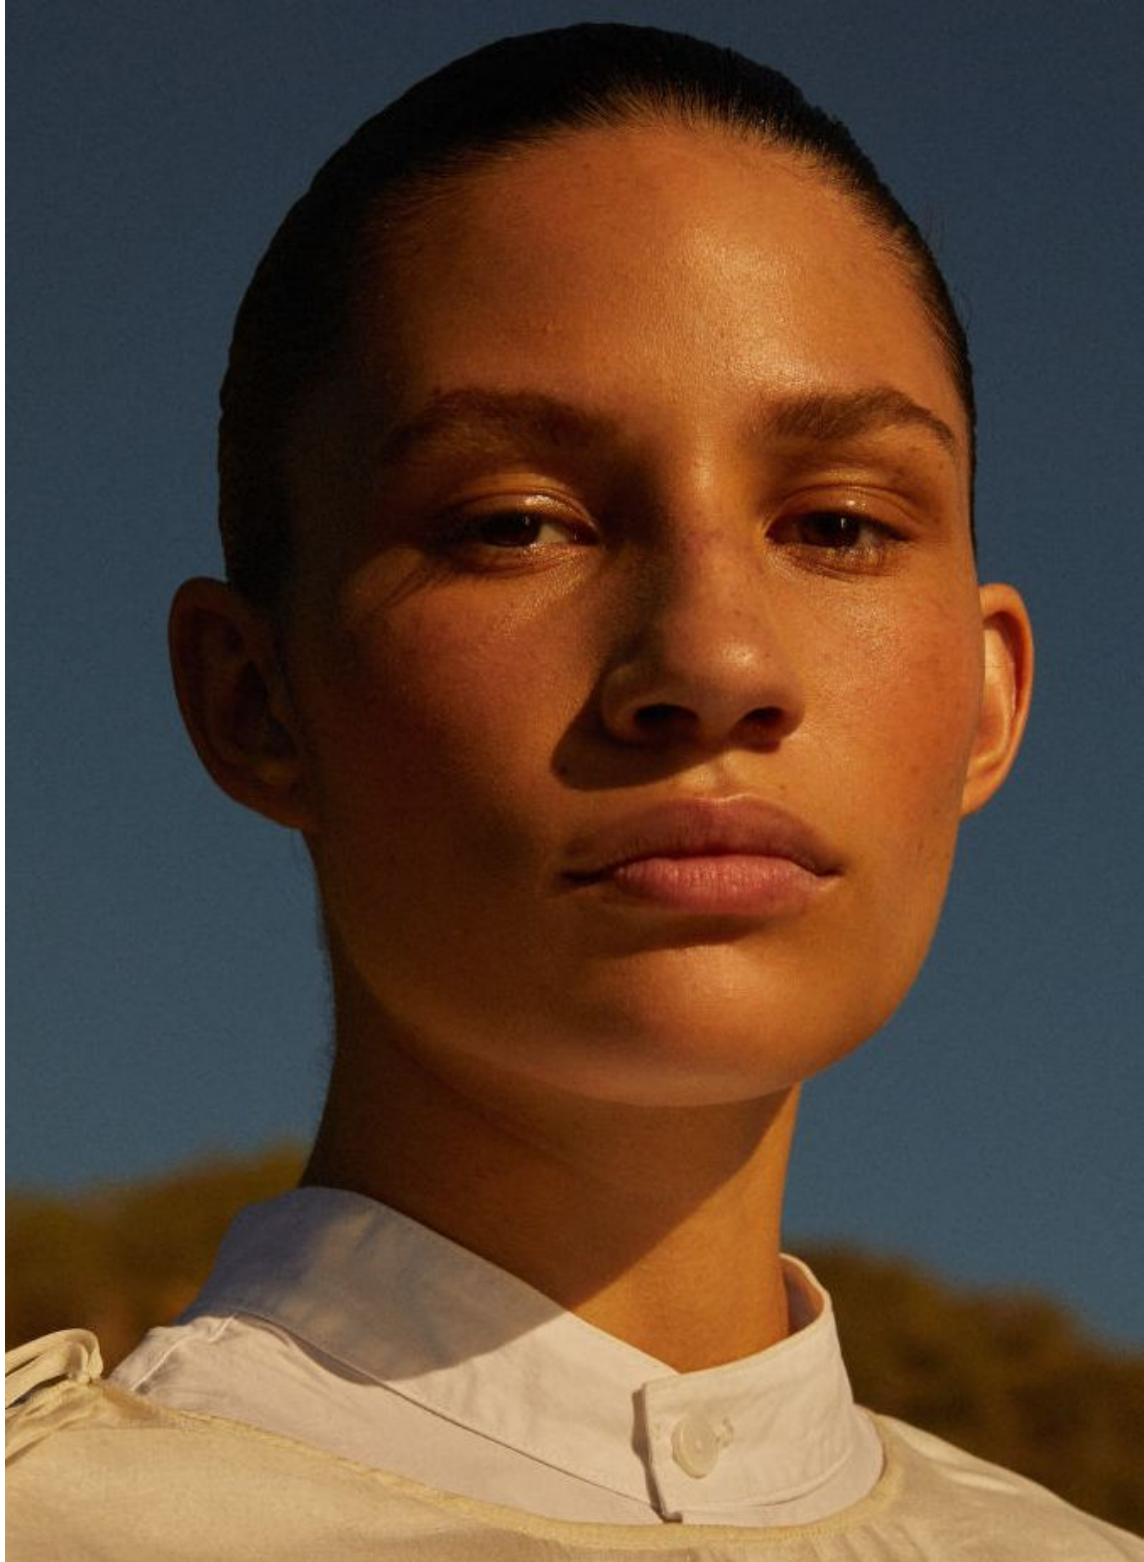

# ARIANE APARECIDA

height 5'8" · bust 31.5" · waist 24.5" · hips 35" · dress 36 EU/6 US/8 UK  
shoes size 39 EU/8 US/6 UK · hair brown · eyes brown